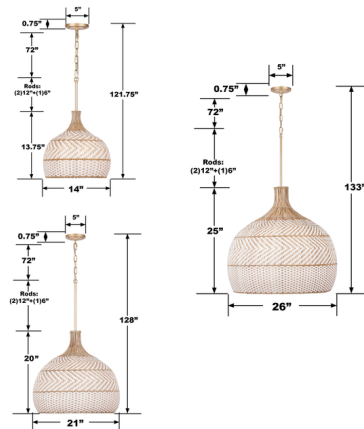

Description

The Zanzibar Pendant is an embodiment of laid-back luxe and thoughtful simplicity. By combining the textures of natural rattan with white lanyard, this piece introduces a striking two-tone color palette that instantly brings comfort and style to your living space. Handcrafted with precision, the intricate weave introduces texture and depth to your decor.

Shown in soft gold / white rattan

Specifications

COLOR	White Rattan
BODY FINISH	Soft Gold
WATTAGE	27W
DIMMER	Standard 120V
DIMENSIONS	14"W x 14"H
BULB NOT INCLUDED	3 x B10/Candelabra (E12)/9W/120V LED
OTHER BULB OPTIONS	3 x B10/Candelabra (E12)/120V LED
COUNTRY OF ORIGIN	Philippines