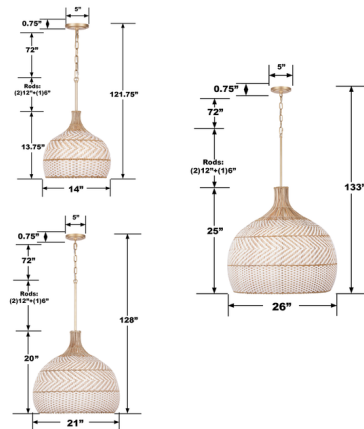

Shown in soft gold / white rattan

Specifications

COLOR	White Rattan
BODY FINISH	Soft Gold
WATTAGE	45W
DIMMER	Standard 120V
DIMENSIONS	21"W x 20.25"H
BULB NOT INCLUDED	5 x B10/Candelabra (E12)/9W/120V LED
OTHER BULB OPTIONS	5 x B10/Candelabra (E12)/120V LED
COUNTRY OF ORIGIN	Philippines

CLICK TO VIEW PRODUCT

Notes: