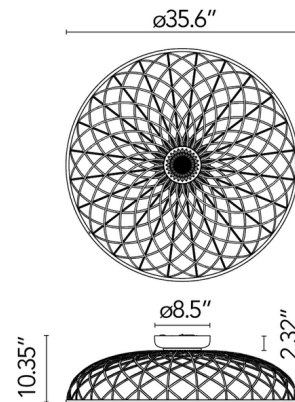

CLICK TO VIEW PRODUCT

Notes: