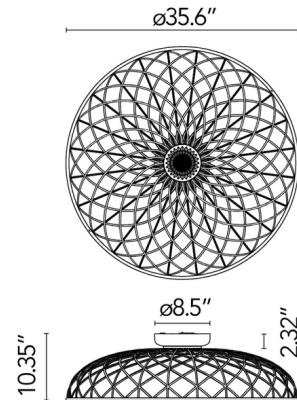

CLICK TO VIEW PRODUCT

Notes: