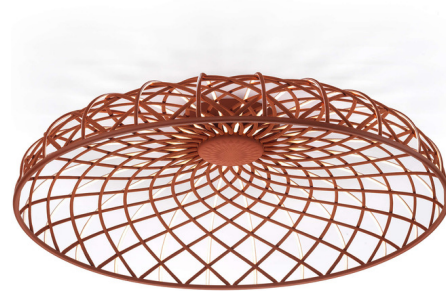

Skynest C Ceiling Light By FLOS

Description

Elevate your ceiling with the ethereal beauty of the Flos Skynest C Ceiling Light, an airy dome crafted from a captivating interplay of lit and unlit curved rods, each gracefully wrapped in thin woven fabric mesh. Every luminous rod is ingeniously powered by discreet micro-connectors at the top, and covered with a sophisticated two-toned mesh, featuring a colored outer side and a pristine white inner side for optimal light emission from its integrated LED module. A built-in balancing system at the top of the dome ensures impeccable fixture stability, while a sturdy aluminum ring at the rim provides essential structural integrity. Beyond its visually striking form, the Skynest C champions environmental responsibility: its fabric mesh is made from recycled and recyclable polyester, making it a truly eco-friendly option. Furthermore, the entire fixture is assembled without any glue, allowing it to be fully separated for future recycling. The Skynest C is an exceptional choice for those seeking a beautiful, sustainable, and truly innovative lighting solution that brings a soft, diffused glow and a touch of modern artistry to any contemporary space.

Specifications

COLOR	N/A
BODY FINISH	Brick Red
WATTAGE	57W
DIMMER	0-10V
DIMENSIONS	35.6"W x 10.35"H
INTEGRATED LED MODULE	1 x LED/57W/120V LED

Technical Information

COLOR RENDERING	90 CRI
LAMP COLOR	2700K

Shown in brick red