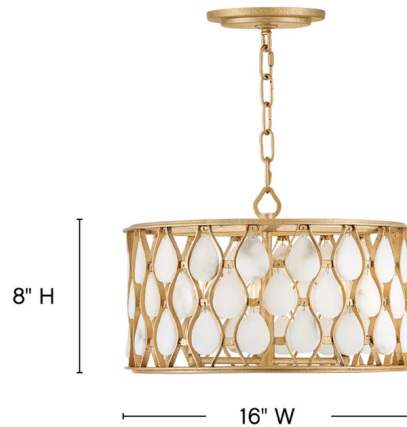

Lightology

lightology.com
866-954-4489
04-25-26

Project: _____

Company: _____

Location: _____ Fixture Type: _____

SPEC #: **FRD1284337**

Approved On: _____ Approved By: _____

Estie Convertible Ceiling Light By Fredrick Ramond

Description

Opulently adorned with natural alabaster stones held within a traditional latticework shade, the Estie Convertible Ceiling Light brings organic elegance to any aesthetic. Intricately curved metalwork complements the frame, chain, and canopy in a textured Piastra Gold finish. Can be converted from semi-flush to a pendant.

Shown in gold / alabaster

Specifications

COLOR	Alabaster
BODY FINISH	Gold
WATTAGE	15W
DIMMER	Standard 120V
DIMENSIONS	16"W x 8"H
BULB NOT INCLUDED	3 x B10/Candelabra (E12)/5W/120V LED
COUNTRY OF ORIGIN	Philippines