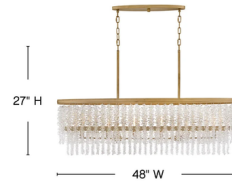

Shown in burnished gold / clear

Specifications

COLOR . . . . . Clear
BODY FINISH . . . . . Burnished Gold
WATTAGE 30W
DIMMER . . . . . Standard 120V
DIMENSIONS . . . . . 48\"/>