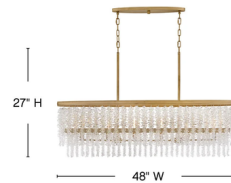

## Rubina Linear Chandelier

By Fredrick Ramond

### Description

Dripping with glamour, the Rubina Linear Chandelier's magnificent shade is crafted from individually hung strands of sparkling crystal. A traditional tiered frame accentuates every beautiful refraction with its Burnished Gold finish.

### Specifications

|                   |                                      |
|-------------------|--------------------------------------|
| COLOR             | Clear                                |
| BODY FINISH       | Burnished Gold                       |
| WATTAGE           | 30W                                  |
| DIMMER            | Standard 120V                        |
| DIMENSIONS        | 48"L x 12"W x 14"H                   |
| BULB NOT INCLUDED | 6 x B10/Candelabra (E12)/5W/120V LED |
| COUNTRY OF ORIGIN | Philippines                          |