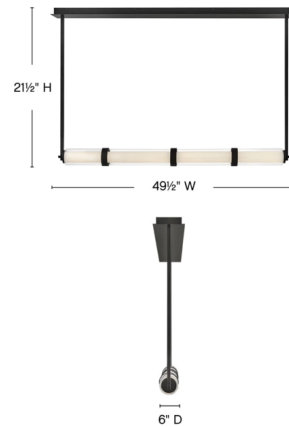

Description

Showcasing an understated glamour with sleek, modern styling, the Cy Linear Pendant's elongated design features clear glass surrounding etched opal glass, creating captivating refractions from dimmable integrated LEDs. A full canopy, square stems, and decorative ribbing punctuate the fixture. Equipped with a 120/277 universal driver. 0-10 dimming.

Specifications

COLOR	Clear
BODY FINISH	Black
WATTAGE	40W
DIMMER	Low Voltage Electronic
DIMENSIONS	49.5"L x 6"W x 21.5"H
INTEGRATED LED MODULE	1 x LED/40W/120-277V LED
COUNTRY OF ORIGIN	China

Technical Information

PRODUCT DIMENSIONS	Downrods Included: two 6" stems and four 12" stems
LAMP LIFE	15000 hours
COLOR RENDERING	90 CRI
LAMP COLOR	2700K
LUMENS/WATT	57.50
LUMINOUS FLUX	2300 lumens

Shown in black / clear

CLICK TO VIEW PRODUCT