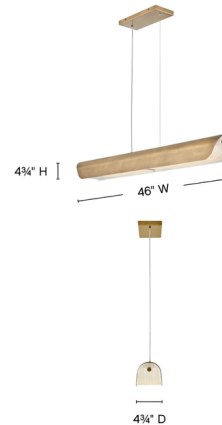

By Fredrick Ramond

Description

Simply chic, the Arco Chandelier's clean, minimalist silhouette is crafted with a folded metal shade and decorative knobs. Heavy, clear ribbed glass with an etched interior softly diffuses light from integrated LEDs.

Specifications

COLOR Clear
BODY FINISH Black Oxide
WATTAGE 24W
DIMMER Low Voltage Electronic
DIMENSIONS 46"L x 4.75"W x 4.75"H
INTEGRATED LED MODULE 1 x LED/24W/120V LED
COUNTRY OF ORIGIN China

Technical Information

LAMP LIFE 50000 hours
COLOR RENDERING 90 CRI
LAMP COLOR 3000K
LUMENS/WATT 75.00
LUMINOUS FLUX 1800 lumens

Shown in black oxide / clear

CLICK TO VIEW PRODUCT

Notes: