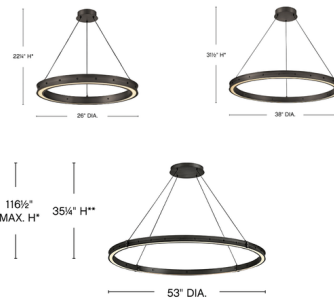

CLICK TO VIEW PRODUCT

Notes: