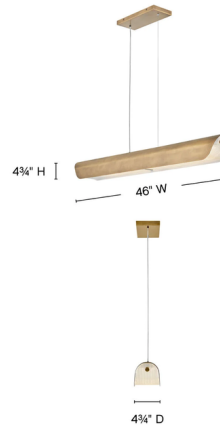

By Fredrick Ramond

Description

Simply chic, the Arco Chandelier's clean, minimalist silhouette is crafted with a folded metal shade and decorative knobs. Heavy, clear ribbed glass with an etched interior softly diffuses light from integrated LEDs.

Specifications

COLOR	Clear
BODY FINISH	Heritage Brass
WATTAGE	24W
DIMMER	Low Voltage Electronic
DIMENSIONS	46"L x 4.75"W x 4.75"H
INTEGRATED LED MODULE	1 x LED/24W/120V LED
COUNTRY OF ORIGIN	China

Technical Information

LAMP LIFE	50000 hours
COLOR RENDERING	90 CRI
LAMP COLOR	3000K
LUMENS/WATT	75.00
LUMINOUS FLUX	1800 lumens

Shown in heritage brass / clear

CLICK TO VIEW PRODUCT

Notes: