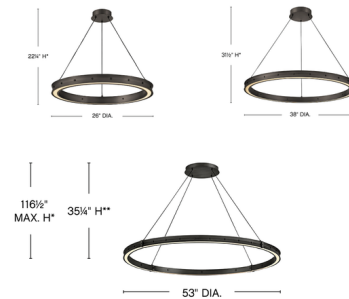

CLICK TO VIEW PRODUCT

Notes: