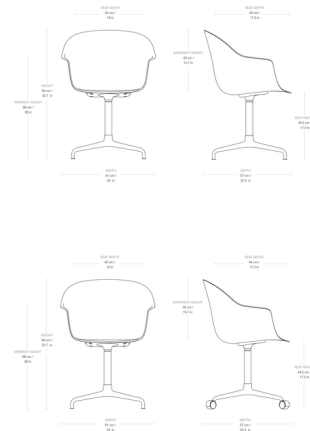

Lightology

lightology.com
866-954-4489
04-11-26

Project: _____

Company: _____

Location: _____ Fixture Type: _____

SPEC #: **GUB1284436**

Approved On: _____ Approved By: _____

Bat Meeting Chair

By Gubi

Description

The Bat Meeting Chair is a dynamic office chair crafted with Scandinavian influence and prioritizes simplicity and functionality. Sculpted in a distinctive webbed bat wing silhouette, this chair adds a striking look to any arrangement. The rounded shells allow for a longer, more comfortable seating experience, while the optional casters make mobility a possibility. Use this modern piece to elevate the look of an office or home's design scheme.

Shown in black / new beige

Specifications

COLOR	New Beige
BODY FINISH	Black
WATTAGE	N/A
DIMMER	N/A
DIMENSIONS	24"W x 32.7"H x 22.4"D
BULB	N/A

CLICK TO VIEW PRODUCT

Notes: