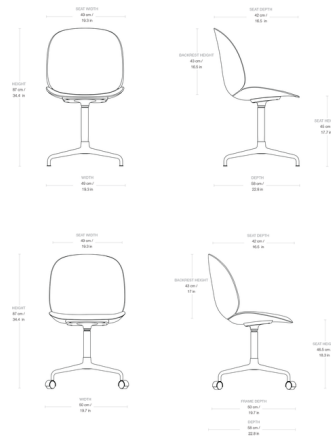

## Beetle Meeting Chair

By Gubi

### Description

Inspired by an insect's shell, the Beetle Meeting Chair features a curving, organic silhouette. The polypropylene shell and height adjustable base provide comfort during periods of prolonged sitting. Use this modern piece to elevate the look of an office or home's design scheme.

### Specifications

COLOR	Alabaster White
BODY FINISH	Black
WATTAGE	N/A
DIMMER	N/A
DIMENSIONS	19.3"W x 34.4"H x 22.8"D
BULB	N/A

CLICK TO VIEW PRODUCT

Notes: