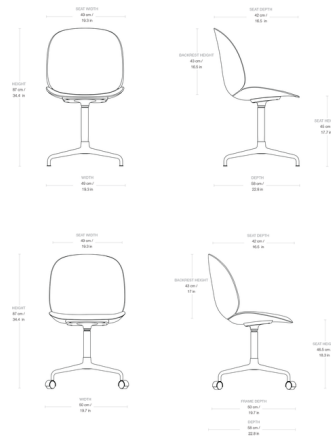

Shown in black / alabaster white

Specifications

COLOR	Alabaster White
BODY FINISH	Black
WATTAGE	N/A
DIMMER	N/A
DIMENSIONS	19.3"W x 34.4"H x 22.8"D
BULB	N/A

CLICK TO VIEW PRODUCT

Notes: