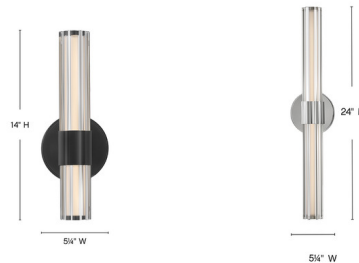

Description

The Georgette Bathroom Vanity Light's sophisticated silhouette is enhanced by clear fluted crystal, creating a stunning fixture with bold symmetry and captivating details. A chic central cuff and back plate provide balance and contrast that effortlessly complements any space with the finished metal. Can be mounted vertically or horizontally.

Specifications

COLOR Clear
BODY FINISH Black
WATTAGE 19W
DIMMER Low Voltage Electronic
DIMENSIONS 5.25"W x 24"H x 3.75"D
INTEGRATED LED MODULE 1 x LED/19W/120V LED
COUNTRY OF ORIGIN China

Technical Information

LAMP LIFE 30000 hours
COLOR RENDERING 92 CRI
LAMP COLOR 2900K
LUMENS/WATT 61.84
LUMINOUS FLUX 1175 lumens

Shown in black / clear

CLICK TO VIEW PRODUCT

Notes: