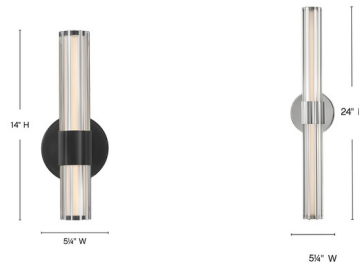

### Description

The Georgette Bathroom Vanity Light's sophisticated silhouette is enhanced by clear fluted crystal, creating a stunning fixture with bold symmetry and captivating details. A chic central cuff and back plate provide balance and contrast that effortlessly complements any space with the finished metal. Can be mounted vertically or horizontally.

### Specifications

COLOR . . . . . Clear  
BODY FINISH . . . . . Black  
WATTAGE . . . . . 19W  
DIMMER . . . . . Low Voltage Electronic  
DIMENSIONS . . . . . 5.25"W x 24"H x 3.75"D  
INTEGRATED LED MODULE . . . . . 1 x LED/19W/120V LED  
COUNTRY OF ORIGIN . . . . . China

### Technical Information

LAMP LIFE . . . . . 30000 hours  
COLOR RENDERING . . . . . 92 CRI  
LAMP COLOR . . . . . 2900K  
LUMENS/WATT . . . . . 61.84  
LUMINOUS FLUX . . . . . 1175 lumens

Shown in black / clear