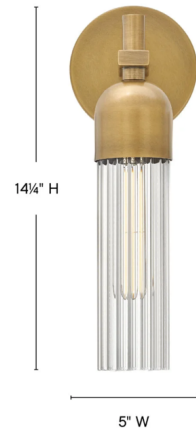

## Soren Wall Sconce By Hinkley Lighting

### Description

The Soren Wall Sconce's minimalist yet dramatic design combines classic and modern industrial elements with unexpected details. Clear Fluted glass surrounds each lamp, forming captivating refractions as soft light fills the surrounding room. the versatile silhouette can be hung up or down to suit your space. Note: Due to the width of the glass shade, T-style bulbs are required.

### Specifications

COLOR	Clear
BODY FINISH	Heritage Brass
WATTAGE	6W
DIMMER	Standard 120V
DIMENSIONS	5"W x 14.25"H x 4.625"D
BULB NOT INCLUDED	1 x T10/Medium (E26)/6W/120V LED
COUNTRY OF ORIGIN	China

CLICK TO VIEW PRODUCT