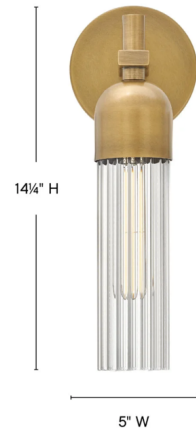

Shown in heritage brass / clear

Specifications

COLOR	Clear
BODY FINISH	Heritage Brass
WATTAGE	6W
DIMMER	Standard 120V
DIMENSIONS	5"W x 14.25"H x 4.625"D
BULB NOT INCLUDED	1 x T10/Medium (E26)/6W/120V LED
COUNTRY OF ORIGIN	China

CLICK TO VIEW PRODUCT

Notes: