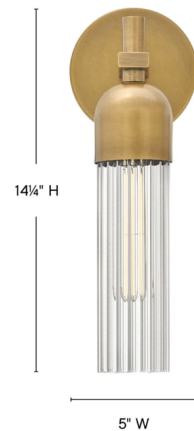

Lightology

lightology.com
866-954-4489
05-21-26

Project: _____

Company: _____

Location: _____ Fixture Type: _____

SPEC #: **HIN1284474**

Approved On: _____ Approved By: _____

Soren Wall Sconce By Hinkley Lighting

Description

The Soren Wall Sconce's minimalist yet dramatic design combines classic and modern industrial elements with unexpected details. Clear Fluted glass surrounds each lamp, forming captivating refractions as soft light fills the surrounding room. the versatile silhouette can be hung up or down to suit your space. Note: Due to the width of the glass shade, T-style bulbs are required.

Shown in heritage brass / clear

Specifications

COLOR Clear
BODY FINISH Heritage Brass
WATTAGE 6W
DIMMER Standard 120V
DIMENSIONS 5"W x 14.25"H x 4.625"D
BULB NOT INCLUDED 1 x T10/Medium (E26)/6W/120V LED
COUNTRY OF ORIGIN China