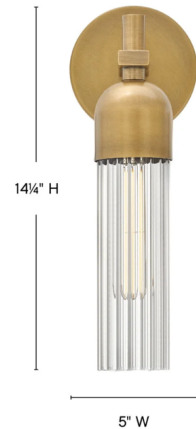

Lightology

lightology.com
866-954-4489
04-04-26

Project: _____

Company: _____

Location: _____ Fixture Type: _____

SPEC #: **HIN1284474**

Approved On: _____ Approved By: _____

Soren Wall Sconce By Hinkley Lighting

Description

The Soren Wall Sconce's minimalist yet dramatic design combines classic and modern industrial elements with unexpected details. Clear Fluted glass surrounds each lamp, forming captivating refractions as soft light fills the surrounding room. the versatile silhouette can be hung up or down to suit your space. Note: Due to the width of the glass shade, T-style bulbs are required.

Shown in heritage brass / clear

Specifications

COLOR	Clear
BODY FINISH	Heritage Brass
WATTAGE	6W
DIMMER	Standard 120V
DIMENSIONS	5"W x 14.25"H x 4.625"D
BULB NOT INCLUDED	1 x T10/Medium (E26)/6W/120V LED
COUNTRY OF ORIGIN	China