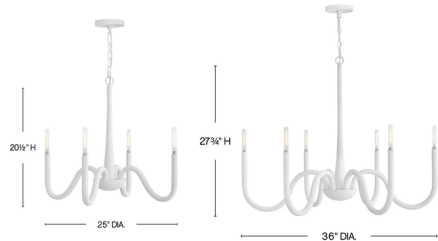

## Maris Chandelier By Hinkley Lighting

### Description

A breath of coastal freshness, the Maris Chandelier effortlessly complements any living or dining space. Exaggerated, curved arms with exposed candelabra lamps radiate from Maris's center, evoking a formal silhouette. A white Textured Plaster finish imparts a chic, Californian feel.

### Specifications

COLOR	N/A
BODY FINISH	White
WATTAGE	20W
DIMMER	Standard 120V
DIMENSIONS	25"W x 20.5"H
BULB NOT INCLUDED	4 x T6/Candelabra (E12)/5W/120V LED
COUNTRY OF ORIGIN	China

CLICK TO VIEW PRODUCT