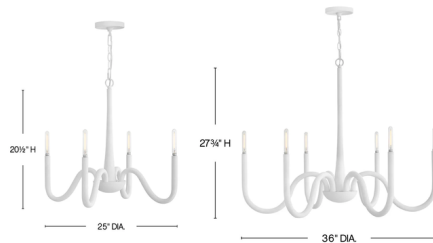

Lightology

lightology.com
866-954-4489
06-29-26

Project: _____

Company: _____

Location: _____ Fixture Type: _____

SPEC #: **HIN1284480**

Approved On: _____ Approved By: _____

Maris Chandelier By Hinkley Lighting

Description

A breath of coastal freshness, the Maris Chandelier effortlessly complements any living or dining space. Exaggerated, curved arms with exposed candelabra lamps radiate from Maris's center, evoking a formal silhouette. A white Textured Plaster finish imparts a chic, Californian feel.

Shown in white

Specifications

COLOR	N/A
BODY FINISH	White
WATTAGE	20W
DIMMER	Standard 120V
DIMENSIONS	25"W x 20.5"H
BULB NOT INCLUDED	4 x T6/Candelabra (E12)/5W/120V LED
COUNTRY OF ORIGIN	China

CLICK TO VIEW PRODUCT