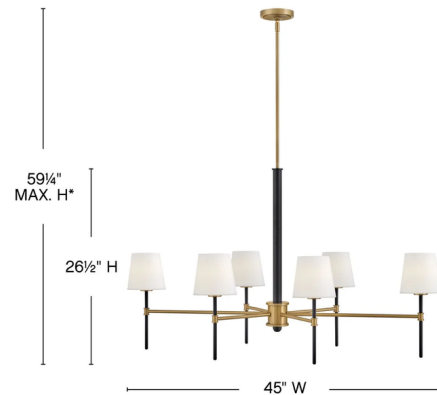

Lightology

lightology.com
866-954-4489
07-10-26

Project: _____

Company: _____

Location: _____ Fixture Type: _____

SPEC #: **HIN1284481**

Approved On: _____ Approved By: _____

Saunders Linear Chandelier By Hinkley Lighting

Description

The Saunders Linear Chandelier boasts a striking yet effortless appeal, blending traditional elements with captivating, mid-century modern details. A spoked silhouette and decorative stem holders are paired with blown, etched opal glass shades.

Specifications

COLOR Etched Opal
BODY FINISH Lacquered Brass / Black
WATTAGE 30W
DIMMER Standard 120V
DIMENSIONS 45"L x 20"W x 26.5"H
BULB NOT INCLUDED 6 x B10/Candelabra (E12)/5W/120V LED
COUNTRY OF ORIGIN China

Technical Information

PRODUCT DIMENSIONS Downrods Included: 1-6", 2-12"

Shown in lacquered brass / black / etched opal

CLICK TO VIEW PRODUCT

Notes: