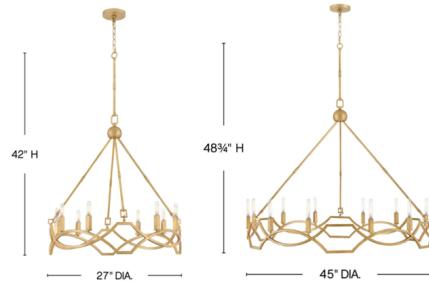

## Leona Chandelier By Hinkley Lighting

### Description

The Leona Chandelier's decorative scrollwork is crafted from a gently curved, smoothly welded frame finished in hand-leafed Distressed Brass. Clean shapes complemented by exposed candelabra lamps create a family of formal fixtures with undeniable charm.

### Specifications

COLOR	N/A
BODY FINISH	Distressed Brass
WATTAGE	40W
DIMMER	Standard 120V
DIMENSIONS	27\"/>
BULB NOT INCLUDED	8 x T8/Candelabra (E12)/5W/120V LED
COUNTRY OF ORIGIN	China

CLICK TO VIEW PRODUCT