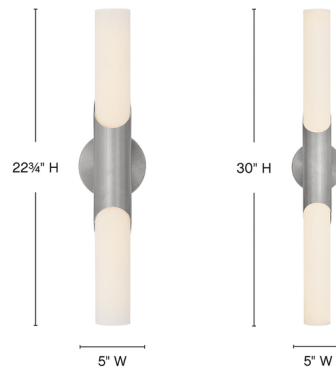

Description

The Grace Bathroom Vanity Light is simply elegant and perfectly named. Featuring a beautifully modern silhouette enhanced by a bias-cut central cuff, this feminine fixture has a timeless aesthetic that complements any decor style. Smooth etched opal glass is paired with a finished metal, providing contrast and subtle detail.

Specifications

COLOR Etched Opal
BODY FINISH Heritage Brass
WATTAGE 24W
DIMMER Low Voltage Electronic
DIMENSIONS 5"W x 22.75"H x 3.75"D
INTEGRATED LED MODULE 1 x LED/24W/120V LED
COUNTRY OF ORIGIN China

Technical Information

LAMP LIFE 50000 hours
COLOR RENDERING 90 CRI
LAMP COLOR 3000K
LUMENS/WATT 77.50
LUMINOUS FLUX 1860 lumens

Shown in heritage brass / etched opal

CLICK TO VIEW PRODUCT

Notes: