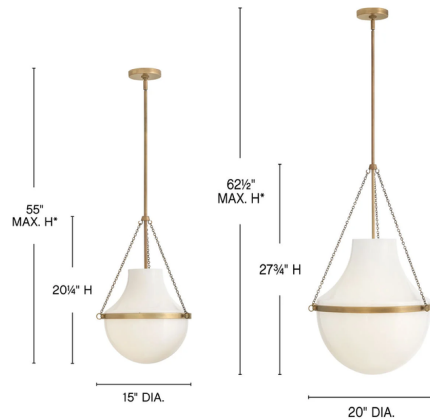

Description

Fusing a sculpted, modern form with classically styled details, the Collins Pendant features a transitional teardrop shade crafted from blown, cased opal glass. A central metal band and delicate chain uprights are highlighted in a metal finish.

Specifications

COLOR Opal
BODY FINISH Heritage Brass
WATTAGE 12W
DIMMER Standard 120V
DIMENSIONS 15"W x 20.25"H
BULB NOT INCLUDED 1 x A19/Medium (E26)/12W/120V LED
COUNTRY OF ORIGIN China

Technical Information

PRODUCT DIMENSIONS Downrods Included: 1-6", 2-12"

Shown in heritage brass / opal

CLICK TO VIEW PRODUCT

Notes: