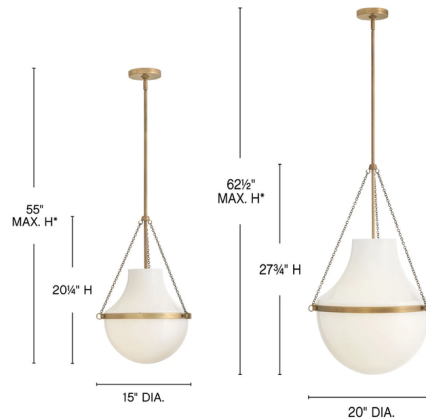

Description

Fusing a sculpted, modern form with classically styled details, the Collins Pendant features a transitional teardrop shade crafted from blown, cased opal glass. A central metal band and delicate chain uprights are highlighted in a metal finish.

Specifications

COLOR Opal
BODY FINISH Heritage Brass
WATTAGE 12W
DIMMER Standard 120V
DIMENSIONS 15"W x 20.25"H
BULB NOT INCLUDED 1 x A19/Medium (E26)/12W/120V LED
COUNTRY OF ORIGIN China

Technical Information

PRODUCT DIMENSIONS Downrods Included: 1-6", 2-12"

Shown in heritage brass / opal

CLICK TO VIEW PRODUCT

Notes: