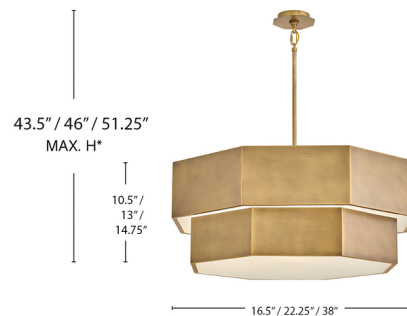

CLICK TO VIEW PRODUCT

Notes: