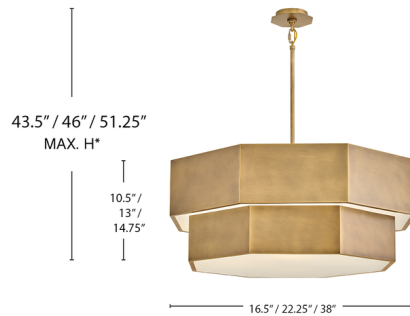

CLICK TO VIEW PRODUCT

Notes: