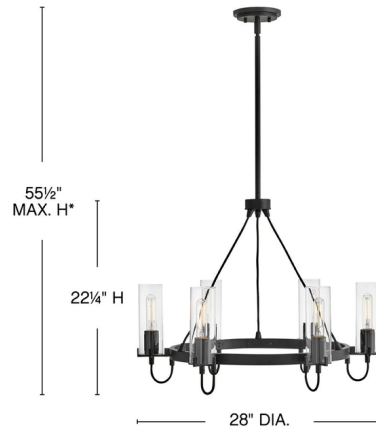

Description

A versatile stunner, the Ryden Chandelier's elongated, clear glass shades envelop its bulbs, held by heavy cast prongs and ribbed details. Black, fabric-wrapped cords perfectly complement the finished metal.

Specifications

COLOR Clear
BODY FINISH Black
WATTAGE 42W
DIMMER Standard 120V
DIMENSIONS 28"W x 22.25"H
BULB NOT INCLUDED 6 x T9/Medium (E26)/7W/120V LED
COUNTRY OF ORIGIN China

Technical Information

PRODUCT DIMENSIONS Downrods Included: 1-6", 2-12"

Shown in black / clear

CLICK TO VIEW PRODUCT

Notes: