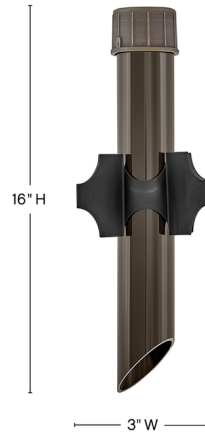

Description

Designed to complement Hinkley Path and Landscape lighting, the Landscape Power Post is made with cast outdoor graded caps and feature junction compartments compatible with 120-volt landscape fixtures.

Specifications

COLOR	N/A
BODY FINISH	Matte Bronze
WATTAGE	N/A
DIMMER	N/A
DIMENSIONS	23"L x 4"W x 4"H
BULB	N/A
COUNTRY OF ORIGIN	China

Shown in matte bronze

CLICK TO VIEW PRODUCT

Notes: