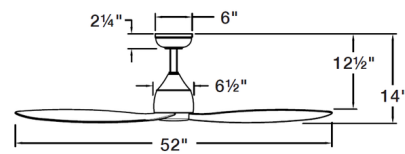

CLICK TO VIEW PRODUCT

Notes: