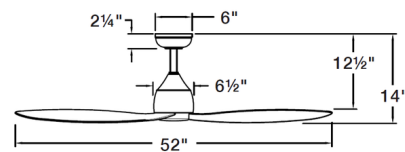

CLICK TO VIEW PRODUCT

Notes: