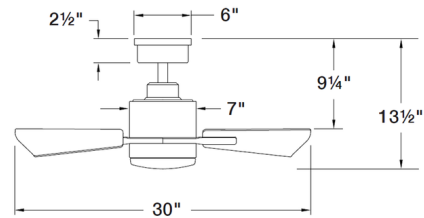

CLICK TO VIEW PRODUCT

Notes: