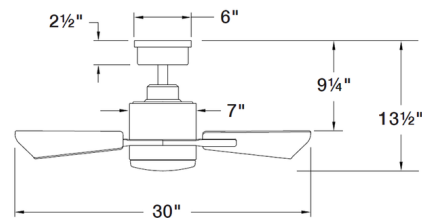

CLICK TO VIEW PRODUCT

Notes: