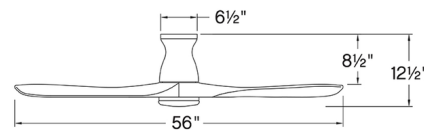

CLICK TO VIEW PRODUCT

Notes: