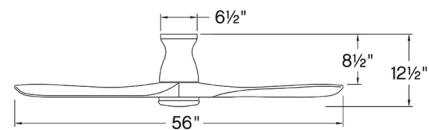

CLICK TO VIEW PRODUCT

Notes: