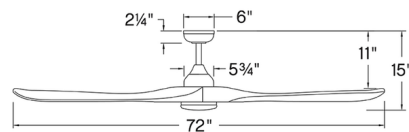

CLICK TO VIEW PRODUCT

Notes: