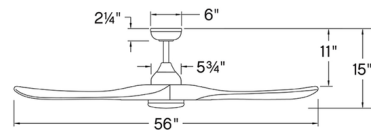

CLICK TO VIEW PRODUCT

Notes: