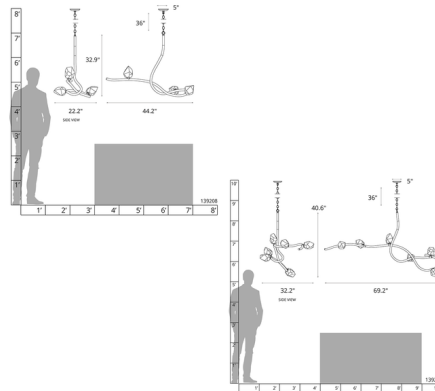

Description

The Glacier Pendant is inspired by the sense of movements in space. The sensually, curved linear body is complemented with handmade shades of thick, clear glass encased in an outer cocoon of blown, colored glass, polished to reveal an exquisitely clear inner glass that casts warm shadows of light across your room. Sloped ceiling compatible to 45 degrees. Lifetime Limited Warranty when installed in residential setting. Handcrafted to order by skilled artisans in Vermont, USA.

Shown in sterling / black crystal

Specifications

COLOR Black Crystal
BODY FINISH Sterling
WATTAGE 120W
DIMMER Standard 120V
DIMENSIONS 44.2"L x 22.2"W x 32.9"H
BULB NOT INCLUDED 3 x JCD/G9/40W/120V Halogen
OTHER BULB OPTIONS 3 x JCD/G9/120V LED
COUNTRY OF ORIGIN United States

Technical Information

PRODUCT DIMENSIONS Adjustable Chain Length: 36"

CLICK TO VIEW PRODUCT

Notes: