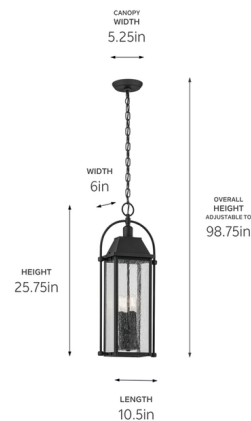

CLICK TO VIEW PRODUCT

Notes: