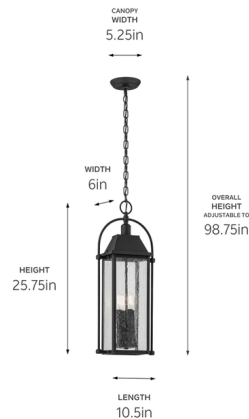

CLICK TO VIEW PRODUCT

Notes: