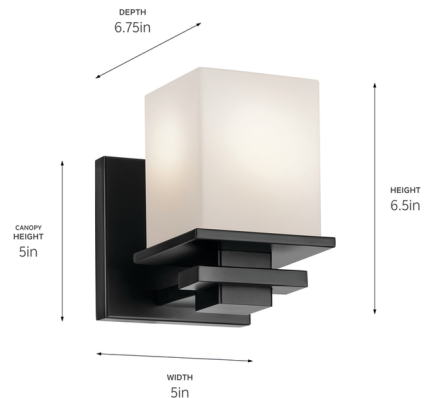

By Kichler

Description

With its sleek geometric design, the Tully Wall Sconce is a sophisticated addition for any soft modern space. Its square satin etched cased opal glass shade is paired with a clean metal frame. Emitting a diffused, ambient glow, this fixture is suitable for illuminating hallways, living rooms, or bathrooms.

Shown in black / satin etched

Specifications

COLOR	Satin Etched
BODY FINISH	Black
WATTAGE	17W
DIMMER	Standard 120V
DIMENSIONS	5"W x 6.5"H x 6.75"D
BULB NOT INCLUDED	1 x A19/Medium (E26)/17W/120V LED
COUNTRY OF ORIGIN	China