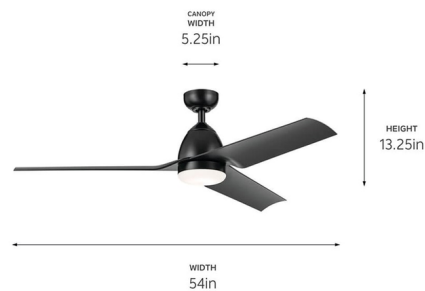

Description

The Fit Ceiling Fan is a perfect fit for your modern minimalist space. Its streamlined three-blade design offers a sleek, polished look that complements both indoor and outdoor spaces alike. Built with a DC brushless motor and integrated LED light, this energy-efficient fan quietly delivers powerful airflow and casts pleasant ambient lighting across the space. Color temperature (CCT) of the light can be set at 3000K or 5000K during installation. A full function CoolTouch handheld remote control with wall cradle is included. The control enables motor on/off, 6 speeds, forward and reverse, and lights on/off with full-range dimming. The light kit is removable and can be replaced with the included decorative cover. Optional accessories are sold separately.

Specifications

BLADE COLOR Satin Natural Black
BODY FINISH Satin Black
WATTAGE 20W
DIMMER Included
DIMENSIONS 54"W x 13.25"H
INTEGRATED LED MODULE 1 x LED/20W/120V LED
COUNTRY OF ORIGIN China

Technical Information

LAMP LIFE 40000 hours
COLOR RENDERING 90 CRI
LAMP COLOR CCT Select
LUMENS/WATT 80.00
LUMINOUS FLUX 1600 lumens

Shown in satin black / satin natural black

CLICK TO VIEW PRODUCT

Notes: