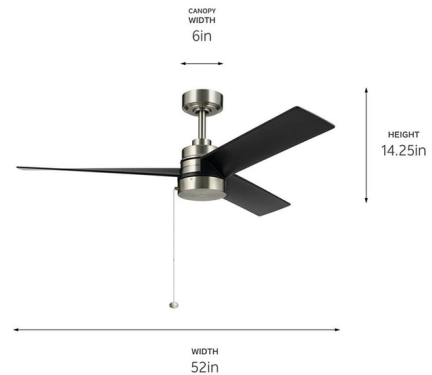

### Description

The Spyn Lite Ceiling Fan is characterized by clean, straight lines and a sleek silhouette, easily coordinating with many types of spaces. A 3-speed pull chain is included, and fan direction can be reversed using a switch on the housing. Optional accessories are sold separately.

### Specifications

BLADE COLOR	Satin Black
BODY FINISH	Brushed Nickel
WATTAGE	N/A
DIMMER	N/A
DIMENSIONS	52"W x 14.25"H
BULB	N/A
COUNTRY OF ORIGIN	China

Shown in brushed nickel / satin black

CLICK TO VIEW PRODUCT