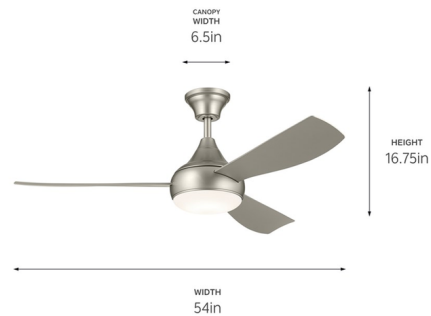

### Description

Versatile in style and function, the Ample Ceiling Fan is the ideal solution for your indoor or covered outdoor space. Its simple, contemporary form displays sleek curves and works well in soft modern settings. Built with an integrated LED light and glass diffuser, it casts pleasant ambient lighting across the room, and color temperature (CCT) can be set at 3000K or 5000K during installation. A 65K CoolTouch full function hand control with wall cradle is included and enables motor on/off, 3 speeds, forward and reverse, and light on/off with full-range dimming. The 65K frequencies help prevent remote control interference in hospitality and multi-family applications. The fan also includes dual mounting -- it can be installed as a flush mount suitable for low-ceiling applications or with a downrod for longer hanging heights. The light kit is removable and can be replaced with the included decorative cover. Optional accessories are sold separately.

### Specifications

BLADE COLOR	Silver
BODY FINISH	Brushed Nickel
WATTAGE	35W
DIMMER	Included
DIMENSIONS	54"W x 11.75"H
INTEGRATED LED MODULE	1 x LED/35W/120V LED
COUNTRY OF ORIGIN	China

### Technical Information

LAMP LIFE	40000 hours
COLOR RENDERING	90 CRI
LAMP COLOR	CCT Select
LUMENS/WATT	74.29
LUMINOUS FLUX	2600 lumens

Shown in brushed nickel / silver

CLICK TO VIEW PRODUCT

Notes: