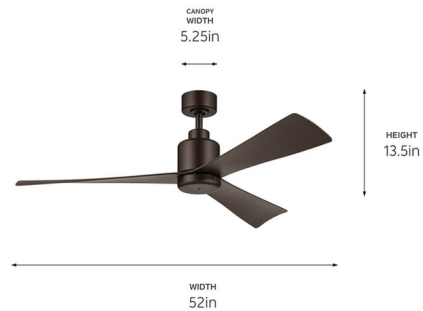

Description

The True Ceiling Fan offers a clean, sophisticated aesthetic with its simple housing and flared blades. Ideal for indoor and covered outdoor spaces, the fan is equipped with a DC brushless motor that quietly and efficiently delivers powerful airflow. A full function CoolTouch handheld remote control with wall cradle is included. The control enables motor on/off, 6 speeds, forward and reverse, and lights on/off with full-range dimming. Optional accessories are sold separately.

Shown in satin natural bronze / satin natural bronze

Specifications

BLADE COLOR	Satin Natural Bronze
BODY FINISH	Satin Natural Bronze
WATTAGE	N/A
DIMMER	N/A
DIMENSIONS	52"W x 13.5"H
BULB	N/A
COUNTRY OF ORIGIN	China