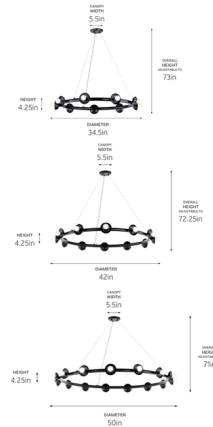

Description

The Palta Chandelier elevates lighting to artistic expression. Individual lights with domed dishes are set on a bold ring frame, creating a striking modern statement. With the exposed bulb design, the look can be customized by choosing different bulb styles. This eye-catching piece is ideal for large, open spaces including dining rooms, foyers, and living rooms.

Specifications

COLOR	N/A
BODY FINISH	Black
WATTAGE	108W
DIMMER	Standard 120V
DIMENSIONS	42"W x 4.25"H
BULB NOT INCLUDED	12 x G16.5/Candelabra (E12)/9W/120V LED
COUNTRY OF ORIGIN	China

Shown in black

CLICK TO VIEW PRODUCT