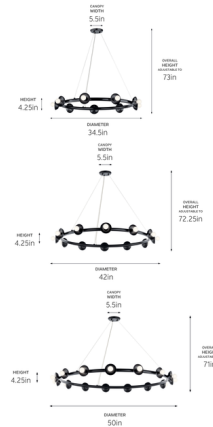

### Description

The Palta Chandelier elevates lighting to artistic expression. Individual lights with domed dishes are set on a bold ring frame, creating a striking modern statement. With the exposed bulb design, the look can be customized by choosing different bulb styles. This eye-catching piece is ideal for large, open spaces including dining rooms, foyers, and living rooms.

### Specifications

COLOR	N/A
BODY FINISH	Black
WATTAGE	108W
DIMMER	Standard 120V
DIMENSIONS	42"W x 4.25"H
BULB NOT INCLUDED	12 x G16.5/Candelabra (E12)/9W/120V LED
COUNTRY OF ORIGIN	China

Notes:

Shown in black