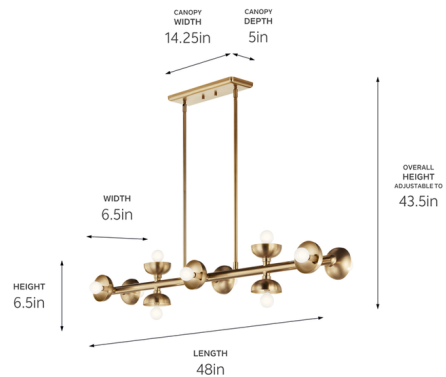

By Kichler

Description

The Palta Linear Chandelier elevates lighting to artistic expression. Individual lights with domed dishes are set along a horizontal bar, creating a striking modern statement. With the exposed bulb design, the look can be customized by choosing different bulb styles. This eye-catching piece offers omnidirectional lighting ideal for large, open spaces including dining rooms and living rooms.

Shown in champagne bronze

Specifications

COLOR	N/A
BODY FINISH	Champagne Bronze
WATTAGE	90W
DIMMER	Standard 120V
DIMENSIONS	48"L x 6.5"W x 6.5"H
BULB NOT INCLUDED	10 x G16.5/Candelabra (E12)/9W/120V LED
COUNTRY OF ORIGIN	China