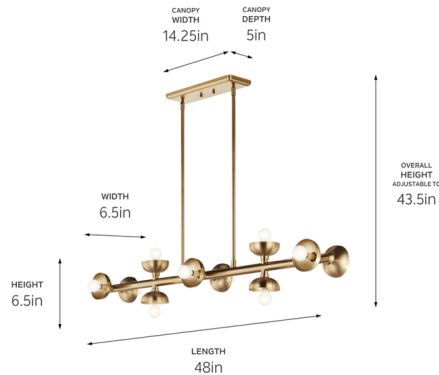

Shown in champagne bronze