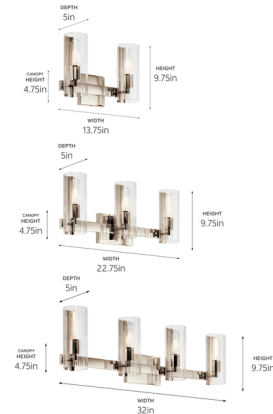

Lightology

lightology.com
866-954-4489
05-24-26

Project: _____
 Company: _____
 Location: _____ Fixture Type: _____
 SPEC #: **KHR1285145**
 Approved On: _____ Approved By: _____

Jemsa Bathroom Vanity Light By Kichler

Description

The Jemsa Bathroom Vanity Light exudes sophistication through its clear fluted glass shades, and its refined modern finish effortlessly harmonizes with your space. Casting a warm welcoming glow, this light is ideal over a single vanity, or two can be used for a dual vanity setting in your bathroom or powder room.

Shown in champagne bronze / clear

Specifications

COLOR	Clear
BODY FINISH	Champagne Bronze
WATTAGE	18W
DIMMER	Standard 120V
DIMENSIONS	13.75"W x 9.75"H x 5"D
BULB NOT INCLUDED	2 x T10/Medium (E26)/9W/120V LED
OTHER BULB OPTIONS	2 x A19/Medium (E26)/120V LED
COUNTRY OF ORIGIN	China