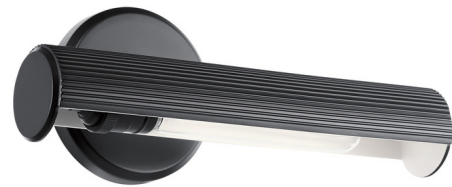

Lightology

lightology.com
866-954-4489
06-04-26

Project: _____

Company: _____

Location: _____ Fixture Type: _____

SPEC #: **KHR1285149**

Approved On: _____ Approved By: _____

Midi Picture Light

By Kichler

Description

The Midi Picture Light combines refinement and practicality, illuminating your wall space while enhancing the room with its sleek form. Subtle ribbing on its cylindrical shade adds a thoughtful finishing touch. The arm pivots up and down for adjusting light direction, and a gloss white shade interior reflects the light out. The Midi is perfect for intimate lighting settings such as over bookcases or shelving, over framed artwork, or in a small bar area or powder room.

Shown in black

Specifications

COLOR	N/A
BODY FINISH	Black
WATTAGE	13W
DIMMER	Standard 120V
DIMENSIONS	12.25"W x 5"H x 7.75"D
BULB NOT INCLUDED	1 x T10/Medium (E26)/13W/120V LED
COUNTRY OF ORIGIN	China

CLICK TO VIEW PRODUCT