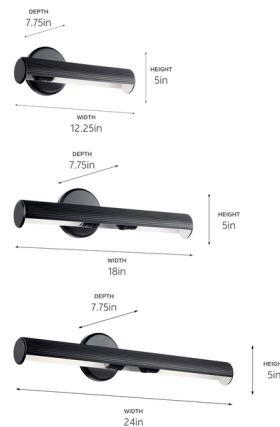

By Kichler

Description

The Midi Picture Light combines refinement and practicality, illuminating your wall space while enhancing the room with its sleek form. Subtle ribbing on its cylindrical shade adds a thoughtful finishing touch. The arm pivots up and down for adjusting light direction, and a gloss white shade interior reflects the light out. The Midi is perfect for intimate lighting settings such as over bookcases or shelving, over framed artwork, or in a small bar area or powder room.

Shown in black

Specifications

COLOR	N/A
BODY FINISH	Black
WATTAGE	13W
DIMMER	Standard 120V
DIMENSIONS	12.25"W x 5"H x 7.75"D
BULB NOT INCLUDED	1 x T10/Medium (E26)/13W/120V LED
COUNTRY OF ORIGIN	China

CLICK TO VIEW PRODUCT