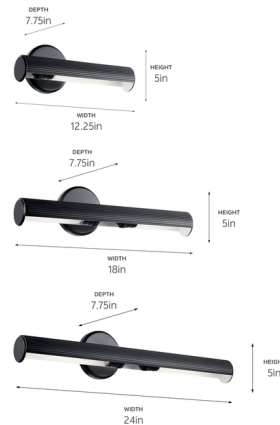

Description

The Midi Picture Light combines refinement and practicality, illuminating your wall space while enhancing the room with its sleek form. Subtle ribbing on its cylindrical shade adds a thoughtful finishing touch. The arm pivots up and down for adjusting light direction, and a gloss white shade interior reflects the light out. The Midi is perfect for intimate lighting settings such as over bookcases or shelving, over framed artwork, or in a small bar area or powder room.

Specifications

COLOR	N/A
BODY FINISH	Black
WATTAGE	13W
DIMMER	Standard 120V
DIMENSIONS	12.25"W x 5"H x 7.75"D
BULB NOT INCLUDED	1 x T10/Medium (E26)/13W/120V LED
COUNTRY OF ORIGIN	China

Shown in black

CLICK TO VIEW PRODUCT