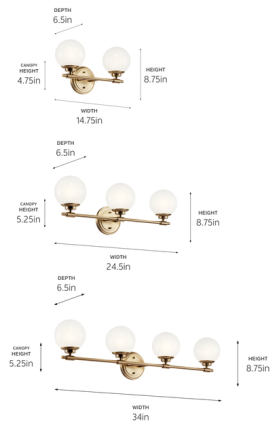

Shown in champagne bronze / opal