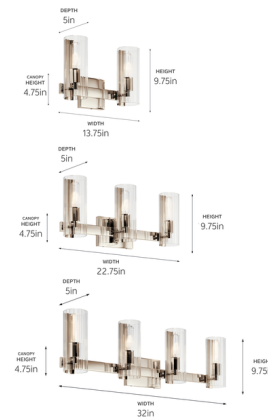

Lightology

lightology.com
866-954-4489
04-22-26

Project: _____

Company: _____

Location: _____ Fixture Type: _____

SPEC #: **KHR1285171**

Approved On: _____ Approved By: _____

Jemsa Bathroom Vanity Light By Kichler

Description

The Jemsa Bathroom Vanity Light exudes sophistication through its clear fluted glass shades, and its refined modern finish effortlessly harmonizes with your space. Casting a warm welcoming glow, this light is ideal over a single vanity, or two can be used for a dual vanity setting in your bathroom or powder room.

Shown in polished nickel / clear

Specifications

COLOR	Clear
BODY FINISH	Polished Nickel
WATTAGE	18W
DIMMER	Standard 120V
DIMENSIONS	13.75"W x 9.75"H x 5"D
BULB NOT INCLUDED	2 x T10/Medium (E26)/9W/120V LED
OTHER BULB OPTIONS	2 x A19/Medium (E26)/120V LED
COUNTRY OF ORIGIN	China