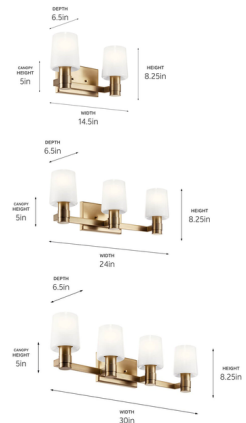

## Adani Bathroom Vanity Light By Kichler

### Description

The Adani Bathroom Vanity Light makes a sophisticated statement with its gleaming opal glass shades that form gently tapered silhouettes. It beautifully illuminates your space in modern style, creating a comfortable environment with its warm diffused glow.

### Specifications

COLOR . . . . . Opal  
 BODY FINISH . . . . . Champagne Bronze  
 WATTAGE . . . . . 18W  
 DIMMER . . . . . Standard 120V  
 DIMENSIONS . . . . . 14.5"W x 8.25"H x 6.5"D  
 BULB NOT INCLUDED . . . . . 2 x A19/Medium (E26)/9W/120V LED  
 COUNTRY OF ORIGIN . . . . . China