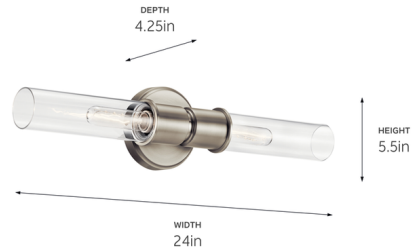

Lightology

lightology.com
866-954-4489
04-17-26

Project: _____

Company: _____

Location: _____ Fixture Type: _____

SPEC #: **KHR1285203**

Approved On: _____ Approved By: _____

Aviv Double Wall Sconce By Kichler

Description

The Aviv Double Wall Sconce conveys a sleek, soft modern style with its cylindrical clear glass shades. Its versatile design works well for flanking a mirror, art, or fireplace or for placing in multiples down a hallway or in a bedroom.

Shown in brushed nickel / clear

Specifications

COLOR	Clear
BODY FINISH	Brushed Nickel
WATTAGE	18W
DIMMER	Standard 120V
DIMENSIONS	24"W x 5.5"H x 4.25"D
BULB NOT INCLUDED	2 x T10/Medium (E26)/9W/120V LED
COUNTRY OF ORIGIN	China