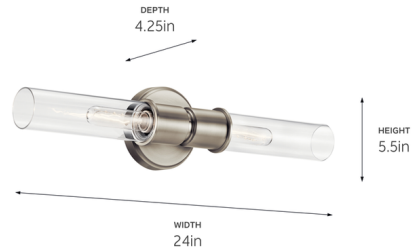

### Description

The Aviv Double Wall Sconce conveys a sleek, soft modern style with its cylindrical clear glass shades. Its versatile design works well for flanking a mirror, art, or fireplace or for placing in multiples down a hallway or in a bedroom.

Shown in brushed nickel / clear

### Specifications

COLOR	Clear
BODY FINISH	Brushed Nickel
WATTAGE	18W
DIMMER	Standard 120V
DIMENSIONS	24"W x 5.5"H x 4.25"D
BULB NOT INCLUDED	2 x T10/Medium (E26)/9W/120V LED
COUNTRY OF ORIGIN	China

CLICK TO VIEW PRODUCT