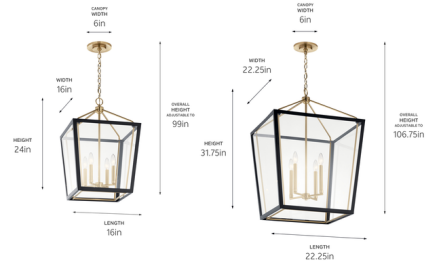

Lightology

lightology.com
866-954-4489
04-21-26

Project: _____

Company: _____

Location: _____ Fixture Type: _____

SPEC #: **KHR1285211**

Approved On: _____ Approved By: _____

Delvin Pendant By Kichler

Description

The Delvin Pendant instantly elevates your space with its layered lantern design and chic two-tone finish. Try styling it with the clear glass panels for a more formal traditional style, or remove the panels for a casual contemporary feel. This pendant provides inviting ambient lighting for your foyer, dining room, or kitchen, whether used individually or in multiples.

Shown in champagne bronze / black / clear

Specifications

COLOR	Clear
BODY FINISH	Champagne Bronze / Black
WATTAGE	36W
DIMMER	Standard 120V
DIMENSIONS	16"W x 24"H
BULB NOT INCLUDED	4 x B10/Candelabra (E12)/9W/120V LED
OTHER BULB OPTIONS	4 x T6/Candelabra (E12)/120V LED
COUNTRY OF ORIGIN	China