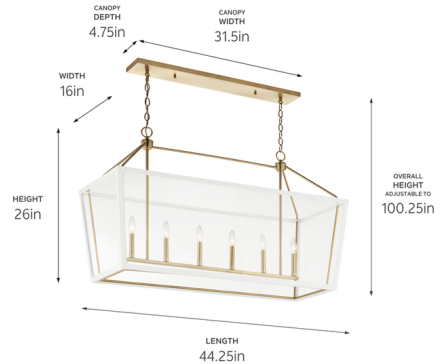

## Delvin Linear Chandelier

By Kichler

### Description

The Delvin Linear Chandelier instantly elevates your space with its layered lantern design and chic two-tone finish. Try styling it with the clear glass panels for a more formal traditional style, or remove the panels for a casual contemporary feel. This chandelier is perfect over a long dining room table or kitchen island.

### Specifications

COLOR	Clear
BODY FINISH	Champagne Bronze / White
WATTAGE	54W
DIMMER	Standard 120V
DIMENSIONS	44.25"L x 16"W x 26"H
BULB NOT INCLUDED	6 x B10/Candelabra (E12)/9W/120V LED
OTHER BULB OPTIONS	6 x T6/Candelabra (E12)/120V LED
COUNTRY OF ORIGIN	China