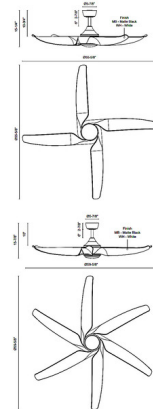

Specifications

BLADE COLOR	N/A
BODY FINISH	Matte Black
WATTAGE	54W
DIMMER	N/A
DIMENSIONS	55.62"W x 15.25"H
INTEGRATED LED MODULE	1 x LED/54W/120V LED

Technical Information

LAMP LIFE	50000 hours
COLOR RENDERING	90 CRI
LAMP COLOR	3000K
LUMENS/WATT	35.19
LUMINOUS FLUX	1900 lumens

Shown in matte black

CLICK TO VIEW PRODUCT

Notes: