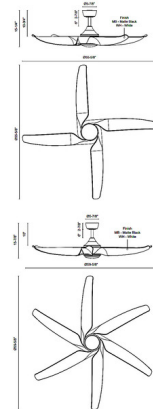

### Specifications

BLADE COLOR	N/A
BODY FINISH	Matte Black
WATTAGE	54W
DIMMER	N/A
DIMENSIONS	55.62"W x 15.25"H
INTEGRATED LED MODULE	1 x LED/54W/120V LED

### Technical Information

LAMP LIFE	50000 hours
COLOR RENDERING	90 CRI
LAMP COLOR	3000K
LUMENS/WATT	35.19
LUMINOUS FLUX	1900 lumens

Shown in matte black

CLICK TO VIEW PRODUCT

Notes: