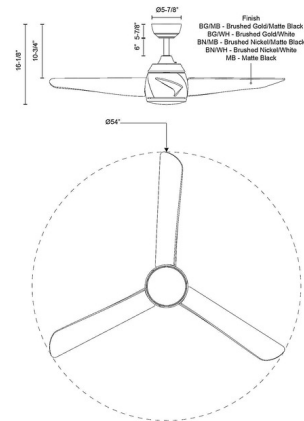

Shown in matte black