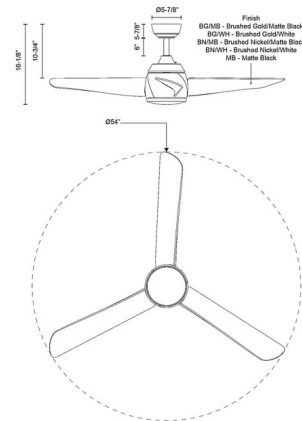

Shown in matte black