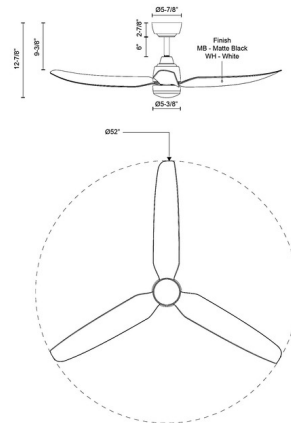

Shown in matte black