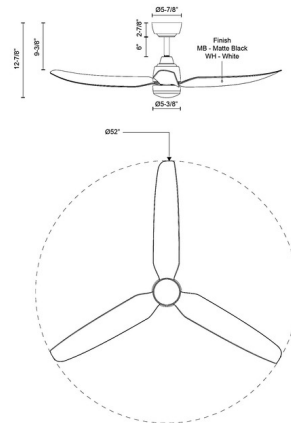

Description

The Hugo Indoor / Outdoor DC Ceiling Fan brings a sleek, modern look to your interior or exterior space. Features six adjustable speeds and a reverse function for year-round comfort. Non-reversible ABS blades. Fan blade pitch: 22 degree. Six speed and reverse switch. (Smart fan technology when you download the Smart by Bond App. Handheld remote included with dimming capability for a light kit. Sloped ceiling up to 18 degrees.

Shown in matte black

Specifications

BLADE COLOR	N/A
BODY FINISH	Matte Black
WATTAGE	N/A
DIMMER	N/A
DIMENSIONS	52"W x 12.88"H
BULB	N/A

Technical Information

PRODUCT DIMENSIONS	Down Rod: 4.5"
--------------------	----------------