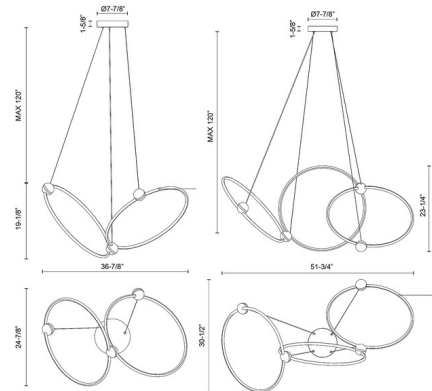

Specifications

COLOR	White
BODY FINISH	Black
WATTAGE	41W
DIMMER	Low Voltage Electronic
DIMENSIONS	36.87"W x 19.12"H x 24.87"D
INTEGRATED LED MODULE	1 x LED/41W/120V LED

Technical Information

PRODUCT DIMENSIONS	Adjustable Cable Length: 120"
LAMP LIFE	50000 hours
COLOR RENDERING	90 CRI
LAMP COLOR	3000K
LUMENS/WATT	27.32
LUMINOUS FLUX	1120 lumens

Shown in black / white

CLICK TO VIEW PRODUCT

Notes: