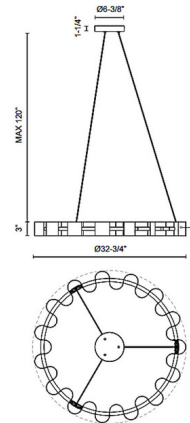

CLICK TO VIEW PRODUCT

Notes: