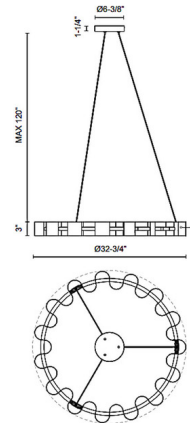

### Specifications

COLOR	N/A
BODY FINISH	Gloss Black
WATTAGE	31W
DIMMER	Low Voltage Electronic
DIMENSIONS	32.75"W x 3"H
INTEGRATED LED MODULE	1 x LED/31W/120V LED

### Technical Information

PRODUCT DIMENSIONS	Adjustable Cable length: "
LAMP LIFE	50000 hours
COLOR RENDERING	90 CRI
LAMP COLOR	3000K
LUMENS/WATT	69.68
LUMINOUS FLUX	2160 lumens

Shown in gloss black

CLICK TO VIEW PRODUCT