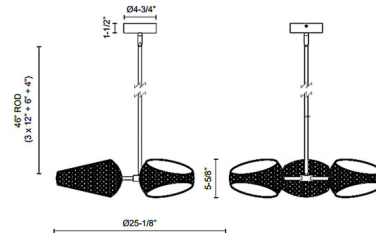

Shown in black / rattan